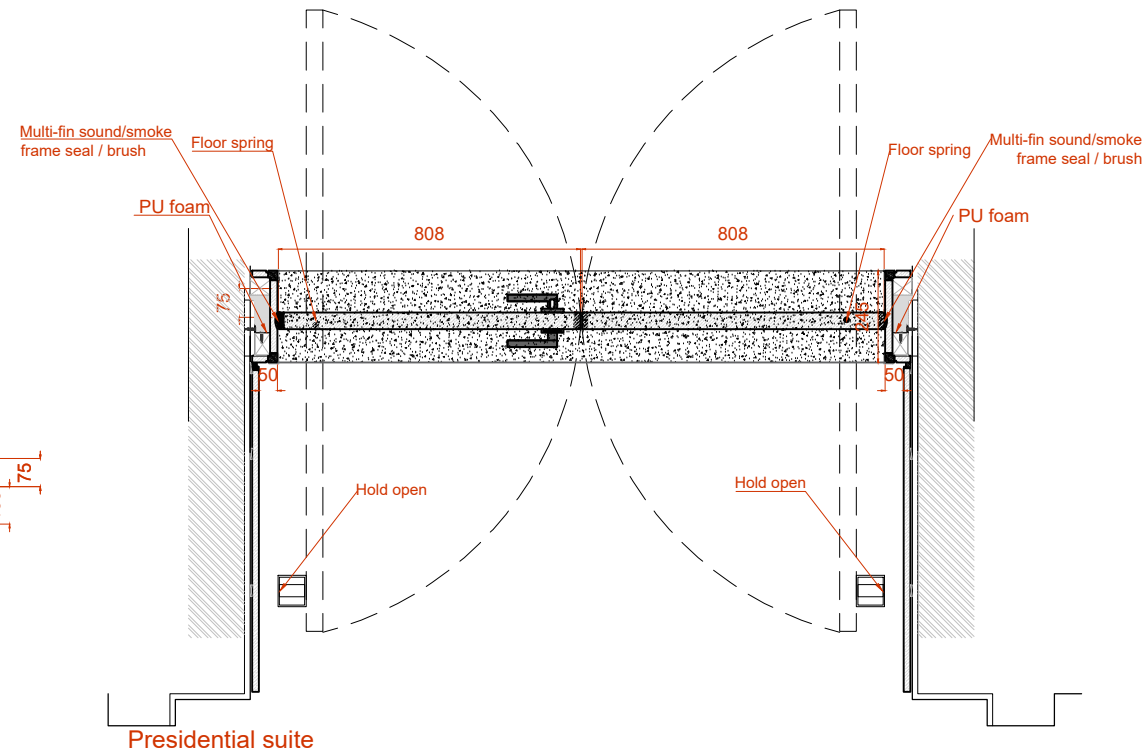

Approved with comments  
 Quantity and to be verified by joiner  
 Size to be verified on site on site

Floor spring Hold-open angle adjustable to 180 degree

<b>D15a</b>	ACC Corridor double door (presidential suite lobby)	
Panel Size	1720 mm W x 2350mm H x 46mm thk	
Finish	Timber panel , Timber frame to match JN-305	
Door leaf type	Double door, double swing flush door	
Ironmongery & Accessories	vingcard Electronic lockset	By others
	Door viewer (wide angle)	Black Finish
	Flush bolt	Black Finish
	Floor spring Hold-open angle adjustable to 180 degree	Black Finish
	Hold open (electrical device)	Subject to approval
Location	ACC Corridor double door @ presidential suite	
Total QTY	1	
Fire Rating	NA	
Acoustic	NA	
Remarks		