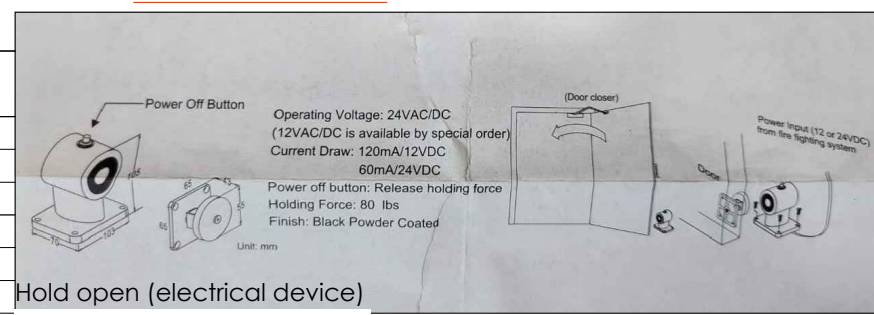

Approved with comments  
 Quantity and to be verified by joiner  
 Size to be verified on site on site

Floor spring Hold-open angle adjustable to 180 degree

<b>D15a</b>	ACC Corridor double door (presidential suite lobby)	
Panel Size	1720 mm W x 2350mm H x 46mm thk	
Finish	Timber panel , Timber frame to match JN-305	
Door leaf type	Double door, double swing flush door	
Ironmongery & Accessories	vingcard Electronic lockset	By others
	Door viewer (wide angle)	Black Finish
	Flush bolt	Black Finish
	Floor spring Hold-open angle adjustable to 180 degree	Black Finish
	Hold open (electrical device)	Subject to approval
Location	ACC Corridor double door @ presidential suite	
Total QTY	1	
Fire Rating	NA	
Acoustic	NA	
Remarks		