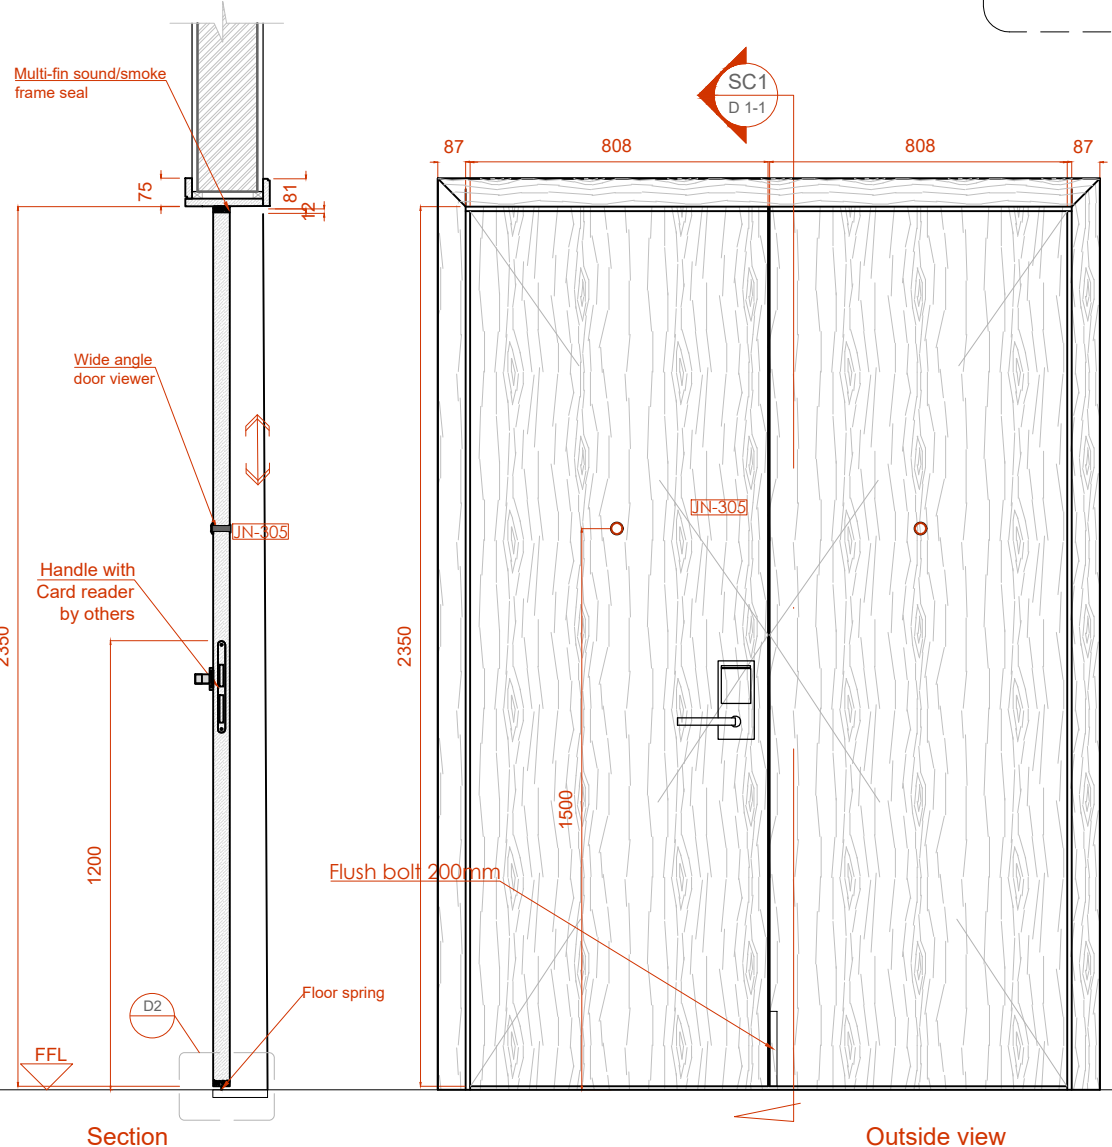

Approved with comments  
 Quantity and to be verified by joiner  
 Size to be verified on site on site

Floor spring Hold-open angle adjustable to 180 degree

<b>D15a</b>	ACC Corridor double door (presidential suite lobby)	
Panel Size	1720 mm W x 2350mm H x 46mm thk	
Finish	Timber panel , Timber frame to match JN-305	
Door leaf type	Double door, double swing flush door	
Ironmongery & Accessories	vingcard Electronic lockset	By others
	Door viewer (wide angle)	Black Finish
	Flush bolt	Black Finish
	Floor spring Hold-open angle adjustable to 180 degree	Black Finish
	Hold open (electrical device)	Subject to approval
Location	ACC Corridor double door @ presidential suite	
Total QTY	1	
Fire Rating	NA	
Acoustic	NA	
Remarks		