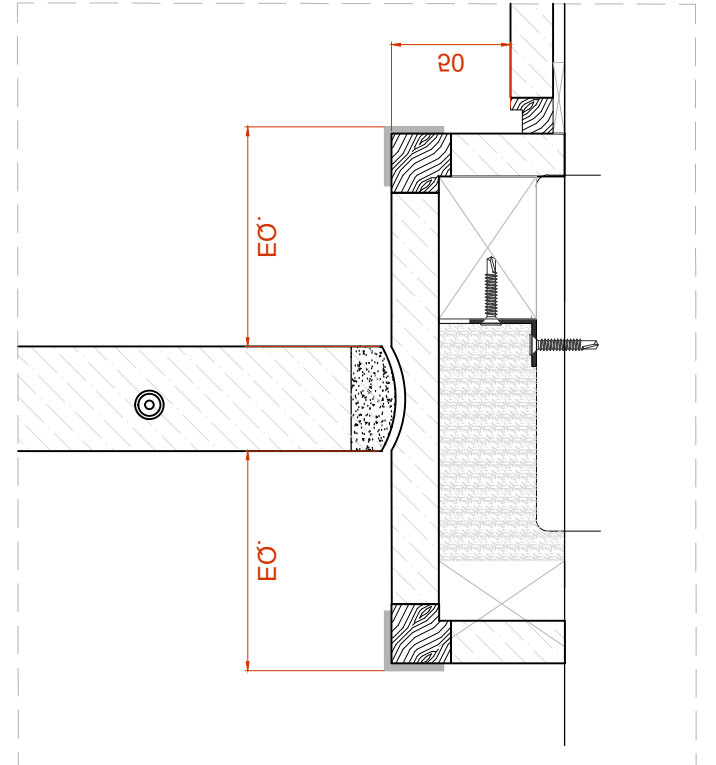

Approved with comments  
 Quantity and to be verified by joiner  
 Size to be verified on site on site

Floor spring Hold-open angle adjustable to 180 degree

<b>D15a</b>	ACC Corridor double door (presidential suite lobby)	
Panel Size	1720 mm W x 2350mm H x 46mm thk	
Finish	Timber panel , Timber frame to match JN-305	
Door leaf type	Double door, double swing flush door	
Ironmongery & Accessories	vingcard Electronic lockset	By others
	Door viewer (wide angle)	Black Finish
	Flush bolt	Black Finish
	Floor spring Hold-open angle adjustable to 180 degree	Black Finish
	Hold open (electrical device)	Subject to approval
Location	ACC Corridor double door @ presidential suite	
Total QTY	1	
Fire Rating	NA	
Acoustic	NA	
Remarks		