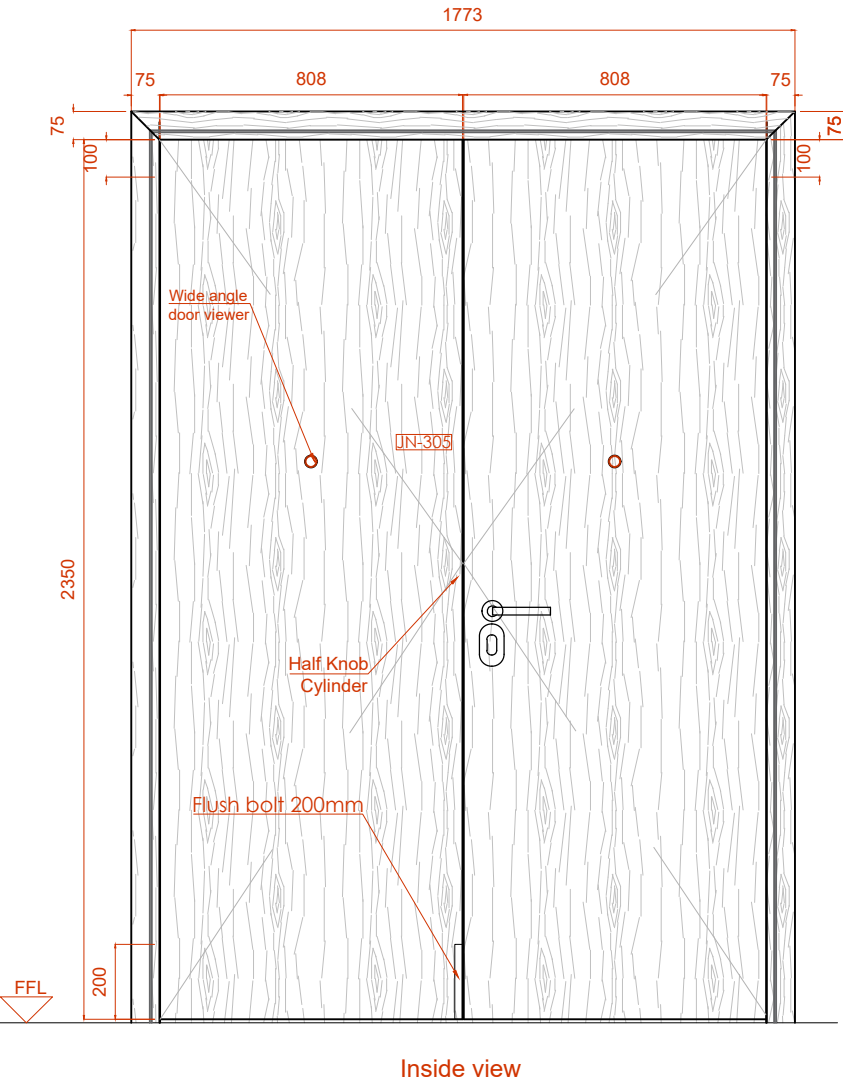

Approved with comments  
 Quantity and to be verified by joiner  
 Size to be verified on site on site

Floor spring Hold-open angle adjustable to 180 degree

<b>D15a</b>	ACC Corridor double door (presidential suite lobby)	
Panel Size	1720 mm W x 2350mm H x 46mm thk	
Finish	Timber panel , Timber frame to match JN-305	
Door leaf type	Double door, double swing flush door	
Ironmongery & Accessories	vingcard Electronic lockset	By others
	Door viewer (wide angle)	Black Finish
	Flush bolt	Black Finish
	Floor spring Hold-open angle adjustable to 180 degree	Black Finish
	Hold open (electrical device)	Subject to approval
Location	ACC Corridor double door @ presidential suite	
Total QTY	1	
Fire Rating	NA	
Acoustic	NA	
Remarks		