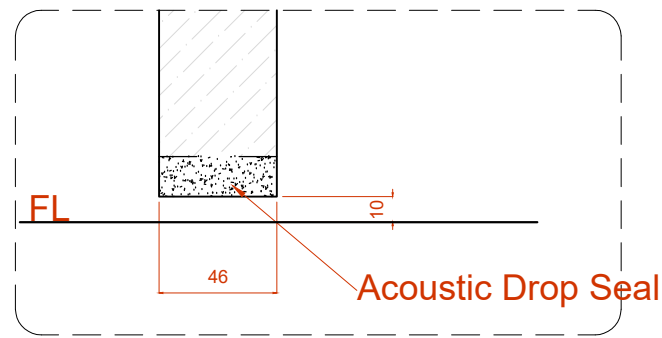

Approved with comments  
 Quantity and to be verified by joiner  
 Size to be verified on site on site

Floor spring Hold-open angle adjustable to 180 degree

<b>D15a</b>	ACC Corridor double door (presidential suite lobby)	
Panel Size	1720 mm W x 2350mm H x 46mm thk	
Finish	Timber panel , Timber frame to match JN-305	
Door leaf type	Double door, double swing flush door	
Ironmongery & Accessories	vingcard Electronic lockset	By others
	Door viewer (wide angle)	Black Finish
	Flush bolt	Black Finish
	Floor spring Hold-open angle adjustable to 180 degree	Black Finish
	Hold open (electrical device)	Subject to approval
Location	ACC Corridor double door @ presidential suite	
Total QTY	1	
Fire Rating	NA	
Acoustic	NA	
Remarks		